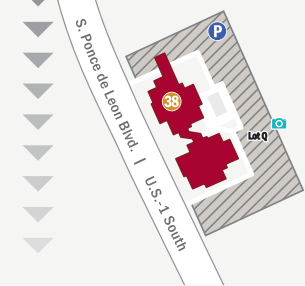

CAMPUS PARKING

1. **COMMUTERS:**
     Lots B-1, D, F, J, K-1, L, M-1, Commons Garage
   - **RESIDENTS:**
     Lots M, M-1, Q, Commons Garage
   - **EMPLOYEES:**
     Lots A, B, C, D, E, F, G, G-1, H, J, J-1, K, K-2, L, N, O, P, Commons Garage
   - **GARAGE:**
     Commons Parking Garage (Clearance 6'7")
     1 Malaga Street
2. ▲ LOTS ONLY AVAILABLE MON-FRI, FROM 8 TO 5:30. REFER TO ONLINE MAP FOR MORE DETAILS.

CAMPUS BUILDINGS

1. Hanke Hall 63 Cordova St.	9. Cuna Building 66 Cuna St.	17. Ringhaver Student Center 50 Sevilla St.	25. Abare Hall 1 Malaga St.	33. Lewis Auditorium 14 Granada St.
2. Ponce de Leon Hall 74 King St.	10. Palm Cottage 74 Valencia St.	18. Markland House 103 King St.	26. FEC Towers 1 Malaga St.	34. Lightner Building 75 King St. | Lobby B, C & D
3. Kenan Hall 74 King St.	11. Thompson Hall 9 Carerra St.	19. Markland Cottage 125 Markland Place	27. Office Building 148 Oviedo St.	35. Flagler's Legacy Store 59 George St.
4. Molly Wiley Art Building 9 Valencia St.	12. Lewis House 18 Valencia St.	20. Faculty Offices 74 Riberia St.	28. Office Building/Classrooms 136 Malaga St.	36. Athletics Complex 1640 Old Moultrie Rd.
5. Wiley Hall 6 Valencia St.	13. Seavey Cottage 20 Valencia St.	21. Tennis Center 59 Valencia St.	29. Campus Services 107 King St.	37. 93 King 93 King St.
6. Arbizzani Ceramic Studio 6 Valencia St.	14. Proctor Library 44 Sevilla St.	22. Tinjin Cottage 65 Valencia St.	30. Facilities Management 7 MLK Ave.	38. Sebastian House 333 S. Ponce De Leon
7. Pojlard Hall 31 Cordova St.	15. Alumni House 48 Sevilla St.	23. Institutional Advancement 170 Malaga St.	31. Cedar Hall 94 Cedar St.	
8. WFCF - Radio Station 65 Cuna St.	16. Crisp-Elert Art Museum 48 Sevilla St.	24. The Complex / Commons 1 Malaga St.	32. Gymnasium 12 Granada St.	

- Parking Lots
- Fire Station
- Police Station
- Wellness Center
- Campus Security Office
- Selfie Spots

ABOUT FLAGLER COLLEGE

For more information, visit flagler.edu.

CONNECT WITH FLAGLER

Flagler College
800.304.4208 | 904.819.6220
Office of Campus Safety & Security
904.819.6200

- View Flagler Photos
  [instagram.com/flaglercollege](https://www.instagram.com/flaglercollege)
- Check us out on TikTok
  [tiktok.com/@flaglercollege](https://www.tiktok.com/@flaglercollege)
- Follow Flagler on Twitter
  twitter.com/flaglercollege

- Join the Flagler Facebook Page
  [facebook.com/flaglercollege](https://www.facebook.com/flaglercollege)
- Connect with us on LinkedIn
  [linkedin.com/company/flagler-college](https://www.linkedin.com/company/flagler-college)
- Watch Flagler videos
  [youtube.com/FlaglerCollegeVideos](https://www.youtube.com/FlaglerCollegeVideos)